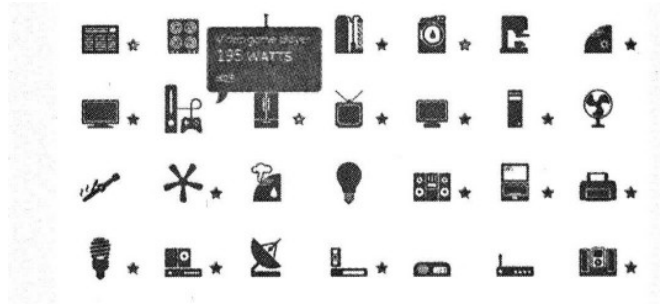

## PLAYLIST

Appliance total **47,782 WATTS**